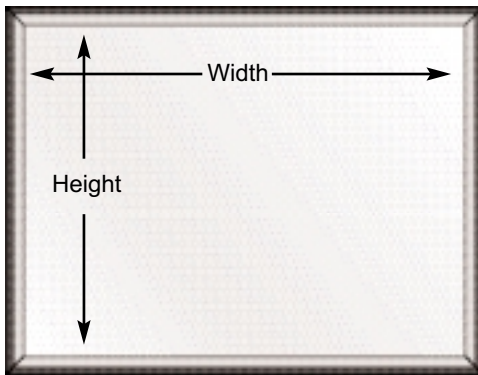

Incomparable Quality

Every Luxus Deluxe is meticulously hand crafted, assuring you a flawless frame. By building the Luxus Deluxe to order, we can offer a myriad of front projection image sizes up to 144" (3650mm) x 192" (4880mm) in the aspect ratio of your choice.

Luxus Deluxe ScreenWall Specifications

Dimensions represented in inches (") and millimeters (mm). Weights represented in pounds (lbs.) and kilograms (kg.)

Formats	Min-Max Height	Min-Max Width
Video Format	36"-90"	48"-120"
HDTV	40.5"-66"	72"-118"
Widescreen	39"-66"	72"-122"

Video Format (4:3/1.33:1 Aspect Ratio)

Model Number	Image Diagonal	Image Height	Image Width	Frame Height	O.D. Width	Screen Weight
SND060V	60" (1524mm)	36 (914)	48 (1219)	42.5 (1080)	54.5 (1384)	22 lbs. (10kg.)
SND072V	72 (1829)	43 (1092)	57 (1448)	49.5 (1257)	63.5 (1612)	28 (12.7)
SND084V	84 (2134)	50 (1270)	67 (1702)	56.5 (1435)	73.5 (1866)	33 (15)
SND090V	90 (2286)	54 (1372)	72 (1829)	60.5 (1536)	78.5 (1993)	35 (15.9)
SND100V	100 (2540)	60 (1524)	80 (2032)	66.5 (1689)	86.5 (2197)	40 (18.1)
SND120V	120 (3048)	72 (1829)	96 (2438)	78.5 (1993)	102.5 (2603)	45 (20.4)
SND150V	150 (3810)	90 (2286)	120 (3048)	96.5 (2451)	126.5 (3213)	60 (27.2)